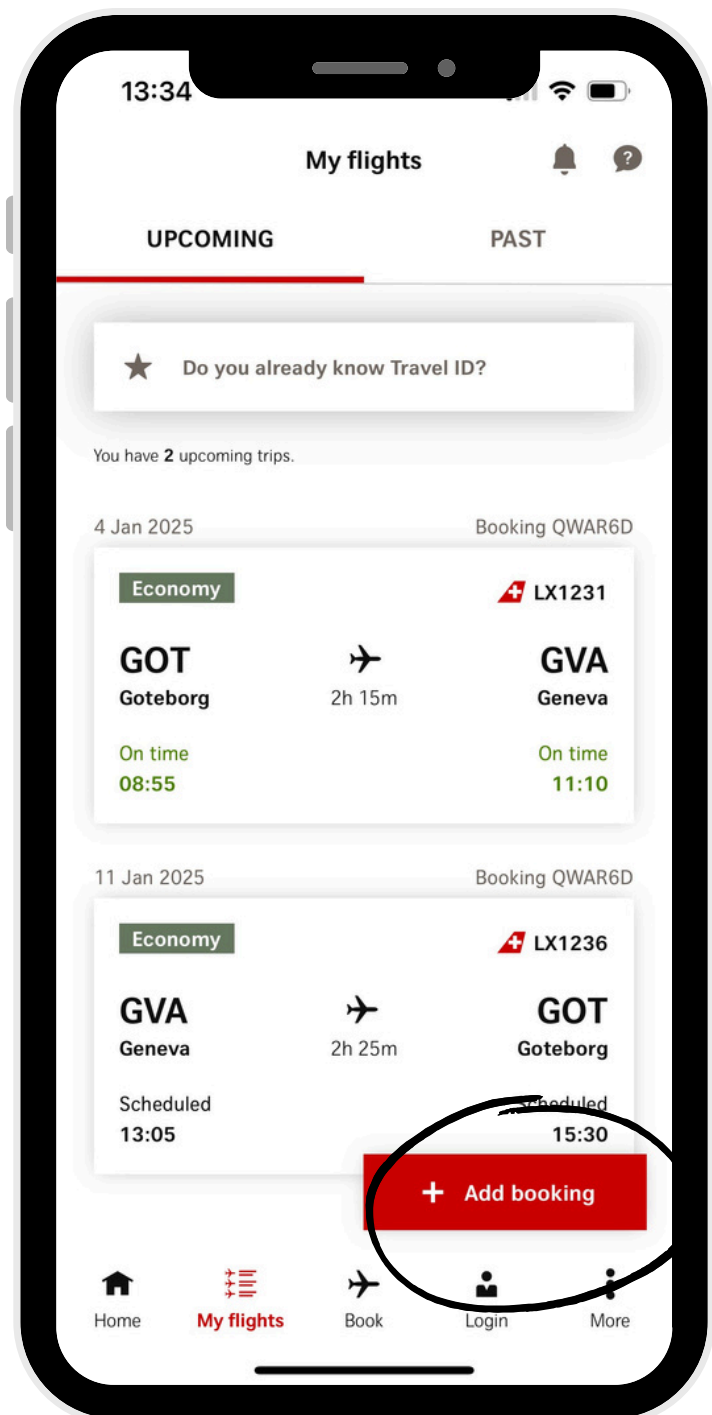

Page 4: How to add another booking

LANGLEY HOTELS & RESORTS

1. **Remember**
2. Use same name as in reservation
   - Each passenger must log in separately
   - Change Å to AA
   - Change Ä or Æ to AE
   - Change Ö or Ø to OE
   - Do not use - . ,