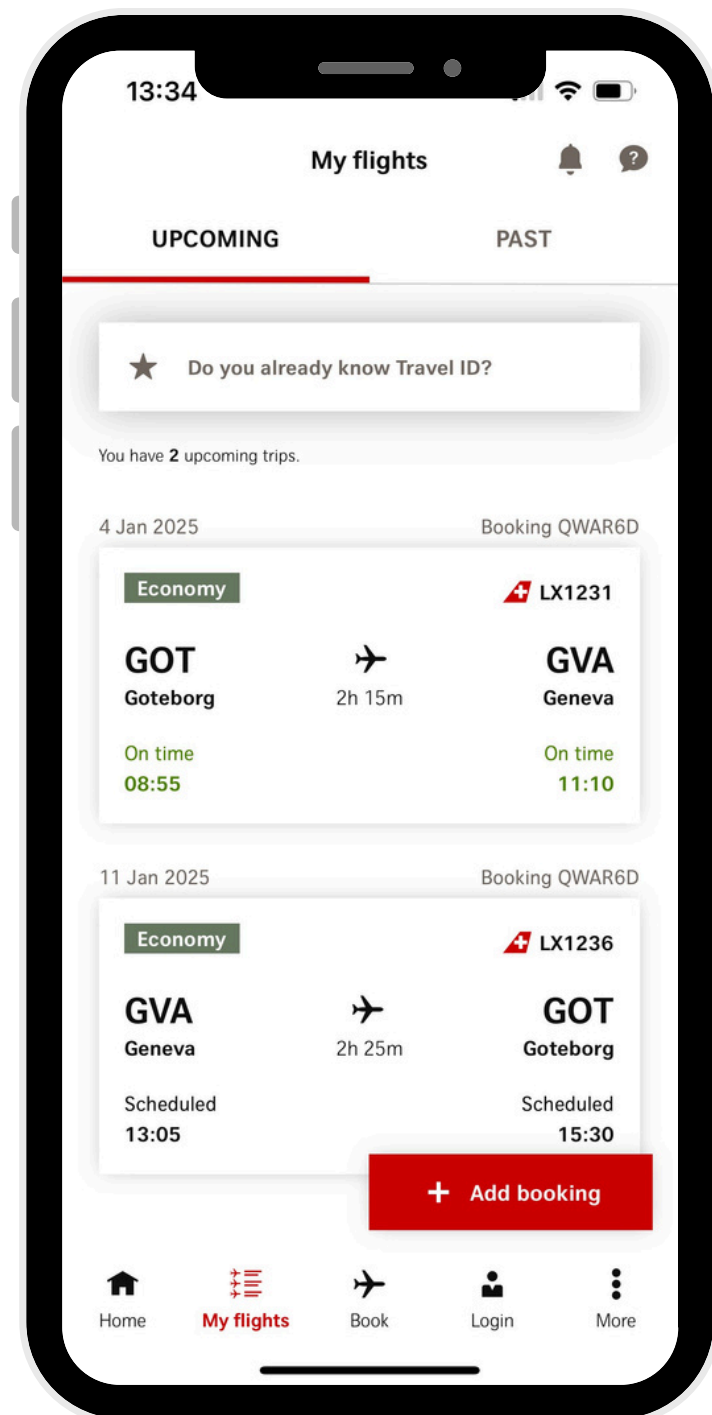

Page 1: How to log in

LANGLEY HOTELS & RESORTS

Page 2: How to log in

LANGLEY HOTELS & RESORTS

Page 3: How to add your booking

LANGLEY HOTELS & RESORTS

- Remember**
- Use same name as in reservation
 - Each passenger must log in separately
 - Change Å to AA
 - Change Ä or Æ to AE
 - Change Ö or Ø to OE
 - Do not use - . ,

Page 4: How to add another booking

LANGLEY HOTELS & RESORTS

- Remember**
- Use same name as in reservation
 - Each passenger must log in separately
 - Change Å to AA
 - Change Ä or Æ to AE
 - Change Ö or Ø to OE
 - Do not use - . ,